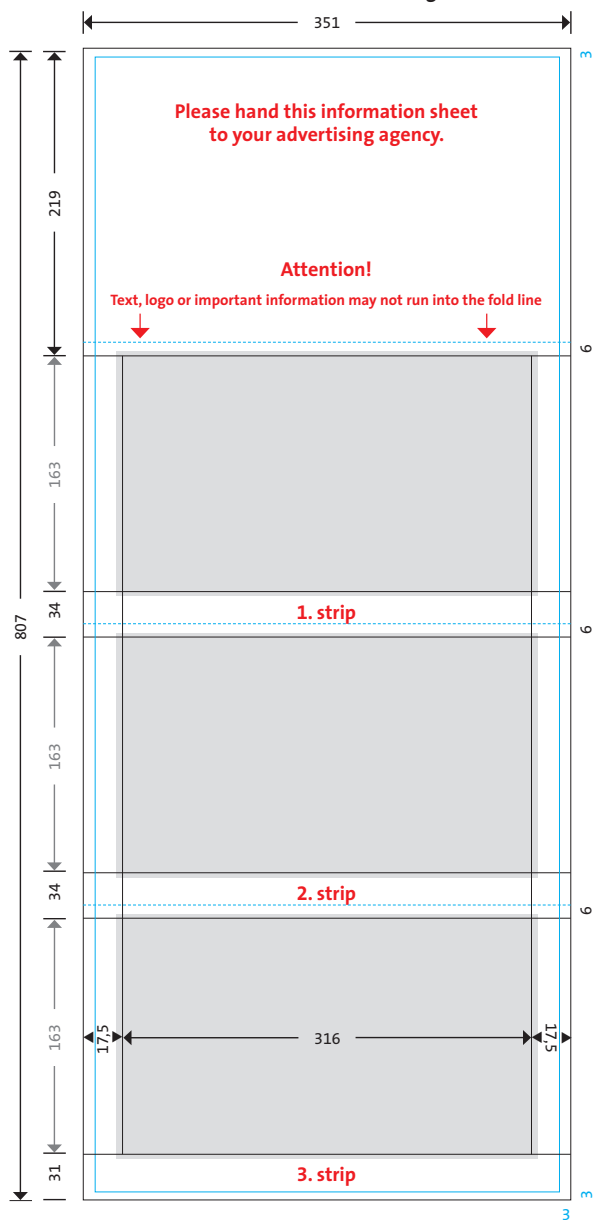

All sizes in mm and including trim.

super 1 magnum

blue line = calendar size 345 x 1400 mm

the dotted blue line shows the fold lines

grey area = datepads

Measurements for data production.

The black lines show the size including bleed.

Headboard	net advertising area	345 x 214 mm
	including trim	351 x 219 mm
1. Strip	net advertising area	345 x 30 mm
	including trim	351 x 34 mm
2. Strip	net advertising area	345 x 30 mm
	including trim	351 x 34 mm
3. Strip	net advertising area	345 x 26 mm
	including trim	351 x 31 mm
4. Strip	net advertising area	345 x 30 mm
	including trim	351 x 34 mm
5. Strip	net advertising area	345 x 30 mm
	including trim	351 x 34 mm
6. Strip	net advertising area	345 x 30 mm
	including trim	351 x 35 mm

Grey area = openings for datepads 316 x 163 mm

datepads 320 x 167 mm

the datepad covered 2 mm of the advertising area

Printing on the edges to the right and left of the datepads is possible.

**Please send us a
1.4 PDF (or higher) !**