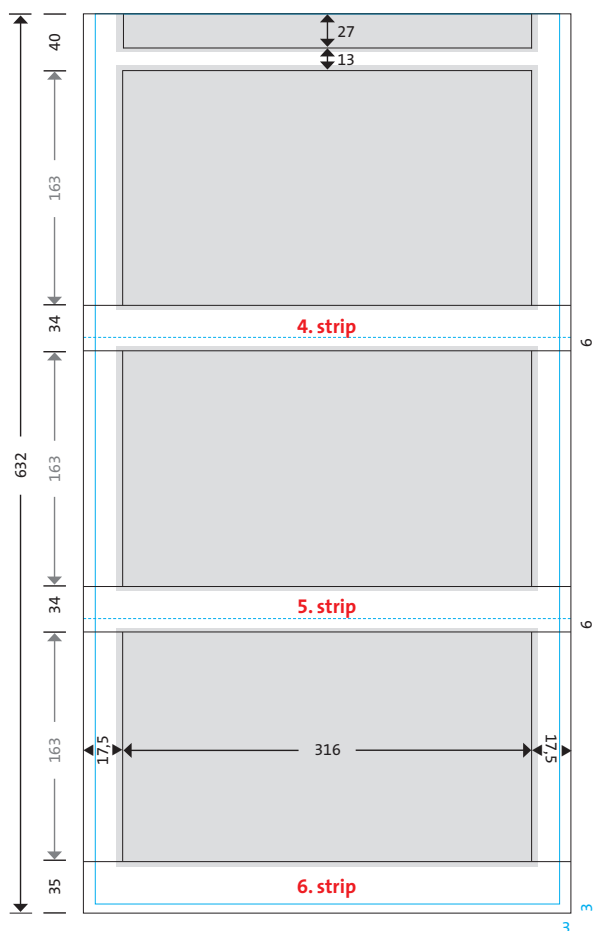

All sizes in mm and including trim.

super 1 magnum

blue line = calendar size 345 x 1400 mm

the dotted blue line shows the fold lines

grey area = datepads

Measurements for data production.

The black lines show the size including bleed.

Headboard	net advertising area	345 x 214 mm
	including trim	351 x 219 mm
1. Strip	net advertising area	345 x 30 mm
	including trim	351 x 34 mm
2. Strip	net advertising area	345 x 30 mm
	including trim	351 x 34 mm
3. Strip	net advertising area	345 x 26 mm
	including trim	351 x 31 mm
4. Strip	net advertising area	345 x 30 mm
	including trim	351 x 34 mm
5. Strip	net advertising area	345 x 30 mm
	including trim	351 x 34 mm
6. Strip	net advertising area	345 x 30 mm
	including trim	351 x 35 mm

Grey area = openings for datepads 316 x 163 mm

datepads 320 x 167 mm

the datepad covered 2 mm of the advertising area

Printing on the edges to the right and left of the datepads is possible.

**Please send us a
1.4 PDF (or higher) !**