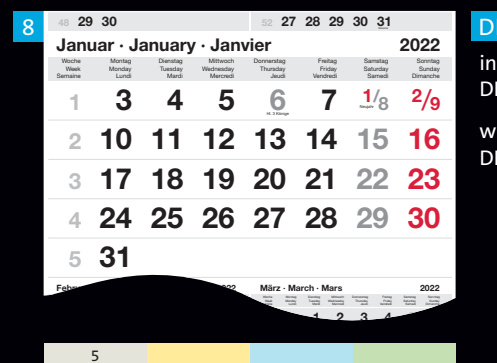

DE/3 Cinco
in 3 languages:
DE-ENG-FR
with holidays:
DE