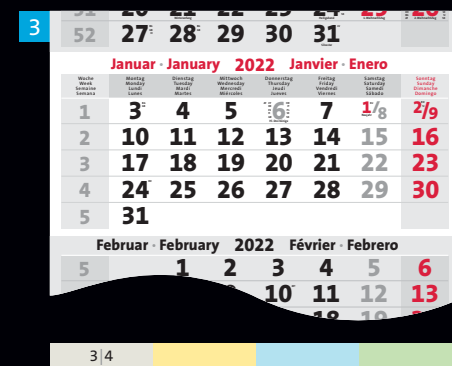

# Datepad language selection – models dispo

**DE/1**  
in 1 language:  
DE  
with holidays:  
DE (+ AT-CH)

**CH**  
in 4 languages:  
DE-FR-IT-ENG  
with holidays:  
CH + LI

**DE/1**  
in 1 language:  
DE  
with holidays:  
DE (+ AT-CH)

**EURO**  
in 6 languages:  
DE-ENG-FR-NL-ES-IT  
with holidays:  
EU (+ CH-GB-NO-CA-US)

**DE/4**  
in 4 languages:  
DE-ENG-FR-ES  
with holidays:  
DE (+ EU-CH-GB-NO)

**EURO**  
in 8 languages:  
DE-ENG-FR-NL-ES-IT-PL-LR  
with holidays:  
EU (+ CH-GB-NO)

**DE/3**  
in 3 languages:  
DE-ENG-FR  
with holidays:  
DE (+ AT-CH-GB-FR-  
NL-BE)

**CH**  
in 4 languages:  
DE-FR-IT-ENG  
with holidays:  
CH + LI

**INTER**  
in 4 languages:  
DE-ENG-FR-ES  
without holidays