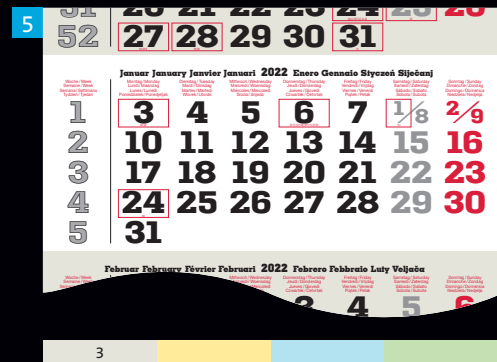

EURO
in 8 languages:
DE-ENG-FR-NL-ES-IT-PL-LR
with holidays:
EU (+ CH-GB-NO)