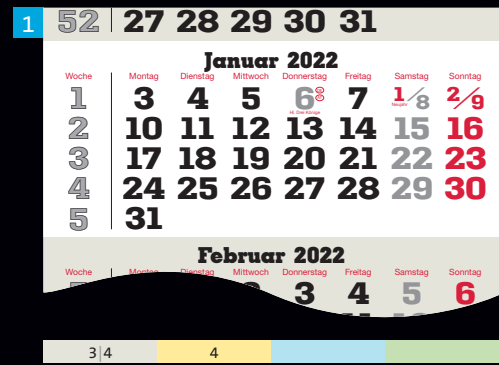

# Datepad language selection – models planer

# Datepad language selection – models dispo

**DE/1**  
in 1 language:  
DE  
with holidays:  
DE (+ AT-CH)

**CH**  
in 4 languages:  
DE-FR-IT-ENG  
with holidays:  
CH + LI

**DE/1**  
in 1 language:  
DE  
with holidays:  
DE (+ AT-CH)