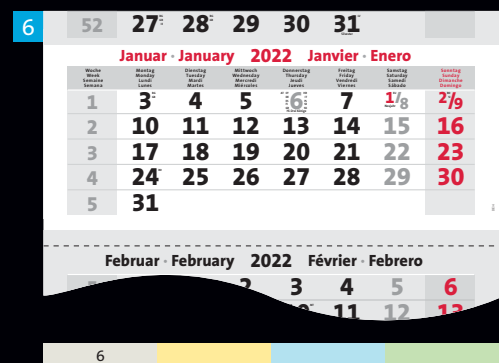

planer Magnum

dispo Cinco

DE/4
in 4 languages:
DE-ENG-FR-ES
with holidays:
DE (+ EU-CH-GB-NO)