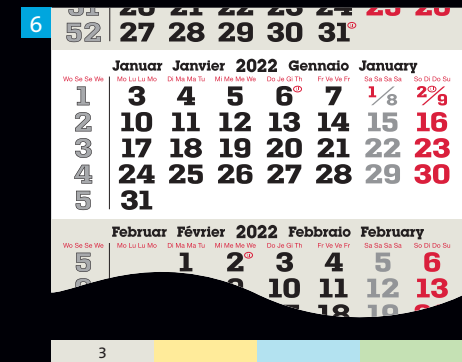

# Datepad language selection – models dispo

**DE/1**  
in 1 language:  
DE  
with holidays:  
DE (+ AT-CH)

**CH**  
in 4 languages:  
DE-FR-IT-ENG  
with holidays:  
CH + LI

**DE/1**  
in 1 language:  
DE  
with holidays:  
DE (+ AT-CH)

**EURO**  
in 6 languages:  
DE-ENG-FR-NL-ES-IT  
with holidays:  
EU (+ CH-GB-NO-CA-US)

**DE/4**  
in 4 languages:  
DE-ENG-FR-ES  
with holidays:  
DE (+ EU-CH-GB-NO)

**EURO**  
in 8 languages:  
DE-ENG-FR-NL-ES-IT-PL-LR  
with holidays:  
EU (+ CH-GB-NO)

**DE/3**  
in 3 languages:  
DE-ENG-FR  
with holidays:  
DE (+ AT-CH-GB-FR-  
NL-BE)

**CH**  
in 4 languages:  
DE-FR-IT-ENG  
with holidays:  
CH + LI

**INTER**  
in 4 languages:  
DE-ENG-FR-ES  
without holidays