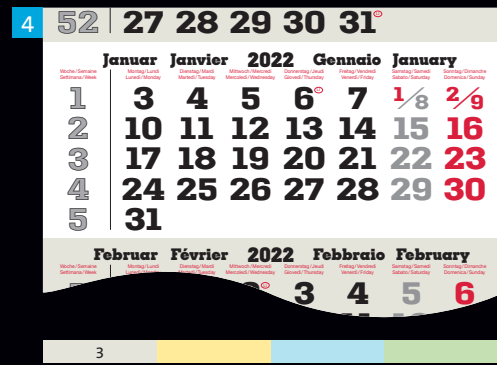

# Datepad language selection – models planer

# Datepad language selection – models dispo

**DE/1**  
in 1 language:  
DE  
with holidays:  
DE (+ AT-CH)

**CH**  
in 4 languages:  
DE-FR-IT-ENG  
with holidays:  
CH + LI

**DE/1**  
in 1 language:  
DE  
with holidays:  
DE (+ AT-CH)