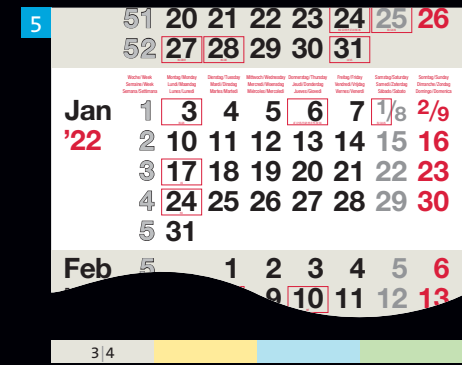

# Datepad language selection – models dispo

**DE/1**  
in 1 language:  
DE  
with holidays:  
DE (+ AT-CH)

**CH**  
in 4 languages:  
DE-FR-IT-ENG  
with holidays:  
CH + LI

**DE/1**  
in 1 language:  
DE  
with holidays:  
DE (+ AT-CH)