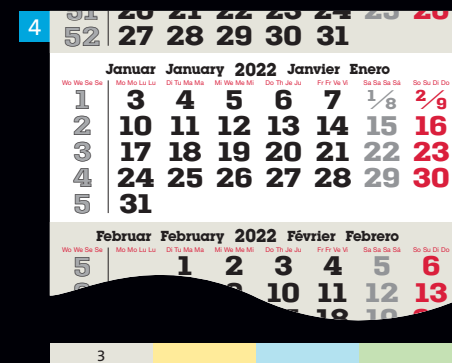

**DE/4**  
in 4 languages:  
DE-ENG-FR-ES  
with holidays:  
DE (+ EU-CH-GB-NO)

**DE/1-4plus**  
in 1 language:  
DE  
with holidays:  
DE  
and memo calendar

## planer Magnum

## dispo Cinco

**DE/4**  
in 4 languages:  
DE-ENG-FR-ES  
with holidays:  
DE (+ EU-CH-GB-NO)

**DE/3 Cinco**  
in 3 languages:  
DE-ENG-FR  
with holidays:  
DE

**INTER**  
in 4 languages:  
DE-ENG-FR-ES  
without holidays