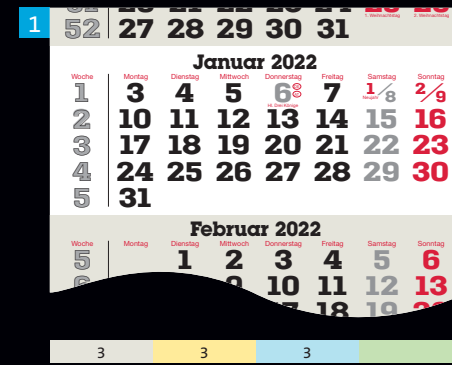

# Datepad language selection – models planer

# Datepad language selection – models dispo

**DE/1**  
in 1 language:  
DE  
with holidays:  
DE (+ AT-CH)

**CH**  
in 4 languages:  
DE-FR-IT-ENG  
with holidays:  
CH + LI

**DE/1**  
in 1 language:  
DE  
with holidays:  
DE (+ AT-CH)