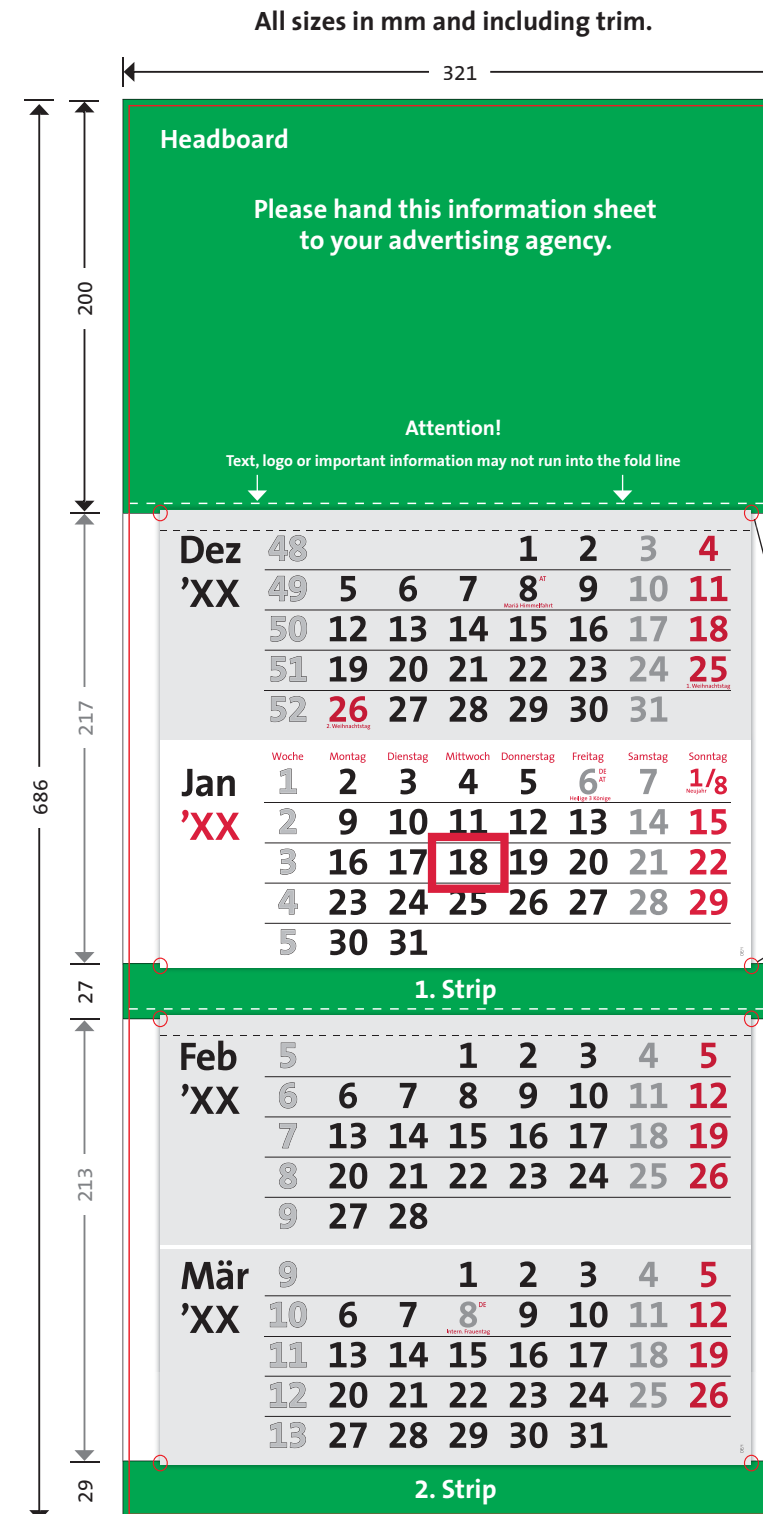

## planer quadro

calendar size: 315 x 680 mm = red line  
dotted line = fold line  
calendar size including bleed: 321 x 686 mm = black line  
grey area = datepad

### Measurements from net size to fold line:

192 mm  
244 mm  
244 mm

Please send us a PDF/X-4!

terminic GmbH · Europaallee 15 · D-28309 Bremen  
Phone +49 421/871450 · Fax +49 421/8714555  
E-Mail (data-files): studio@terminic.eu  
E-Mail: info@terminic.eu · www.terminic.eu

## planer quadro

calendar size: 315 x 680 mm = red line  
dotted line = fold line

Printing on the edges to the right and left of the datepad is possible.

the datepad will cover a part of the advertising area!

openings for datepads: 269 x 217/213 mm  
datepads: 285 x 221/217 mm

Please send us a PDF/X-4!