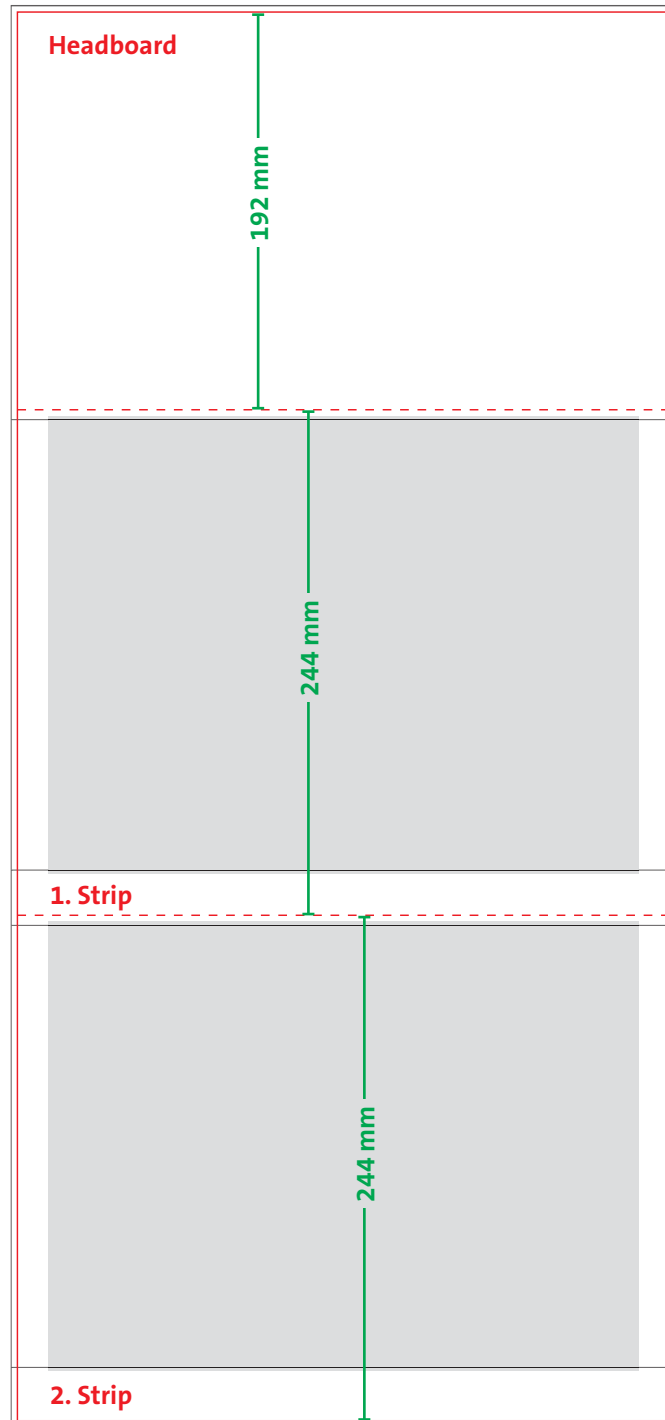

## planer quadro

calendar size: 315 x 680 mm = red line  
dotted line = fold line  
calendar size including bleed: 321 x 686 mm = black line  
grey area = datepad

## planer quadro

calendar size: 315 x 680 mm = red line  
dotted line = fold line

### Measurements for data production:

Headboard	net size	315 x 195 mm
	including bleed	321 x 200 mm
1. Strip	net size	315 x 23 mm
	including bleed	321 x 27 mm
2. Strip	net size	315 x 24 mm
	including bleed	321 x 29 mm

Printing on the edges to the right and left of the datepad is possible.

the datepad will cover a part of the advertising area!

openings for datepads: 269 x 217/213 mm  
datepads: 285 x 221/217 mm

Please send us a PDF/X-4!