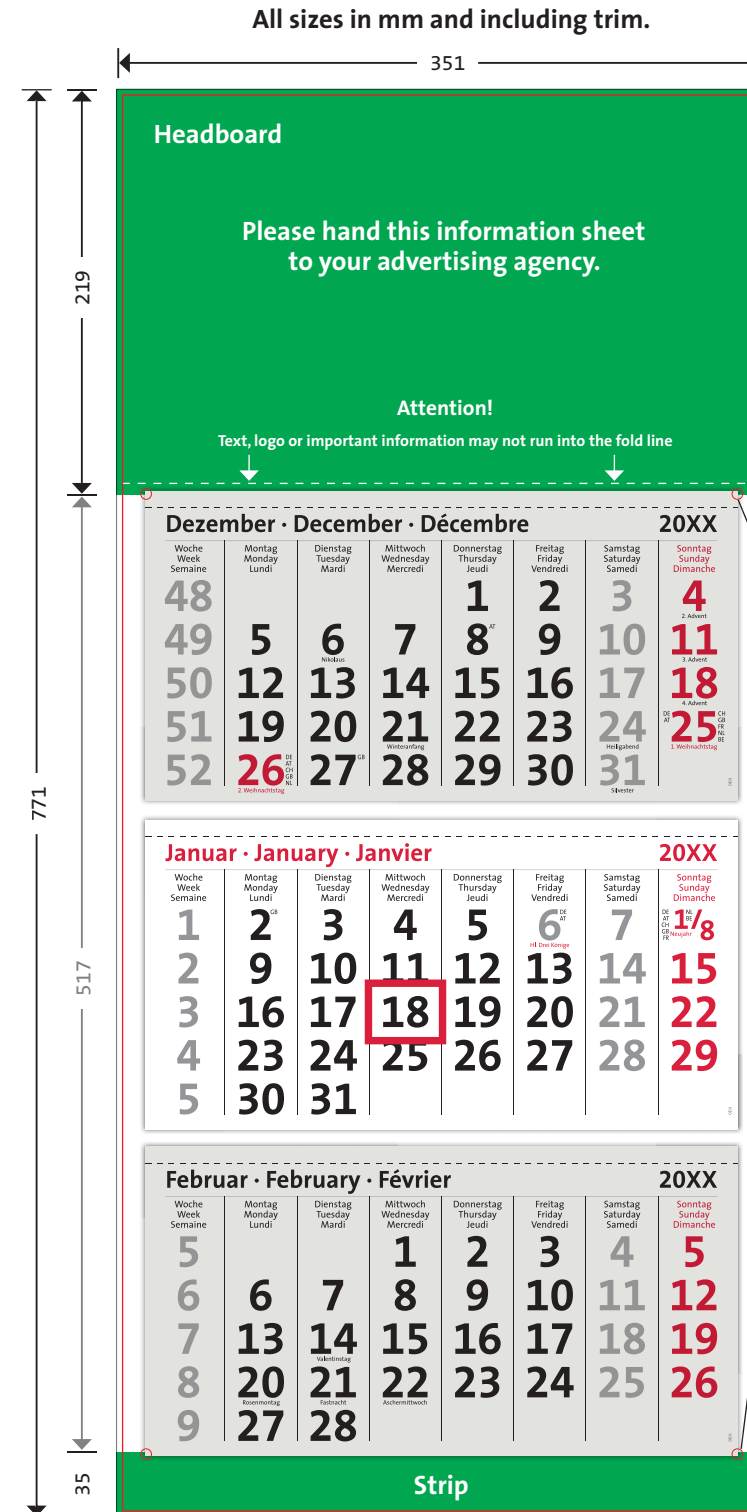

# simple representation

## Super 101

calendar size: 345 x 765 mm = red line  
 dotted line = fold line  
 calendar size including bleed: 351 x 771 mm = black line  
 grey area = datepad

Measurements from net size to fold line:  
 210 mm  
 555 mm

## Super 101

calendar size: 345 x 765 mm = red line  
 dotted line = fold line

### Measurements for data production:

Headboard	net size	345 x 214 mm
	including bleed	351 x 219 mm
Strip	net size	345 x 30 mm
	including bleed	351 x 35 mm

Printing on the edges to the right and left of the datepad is possible.